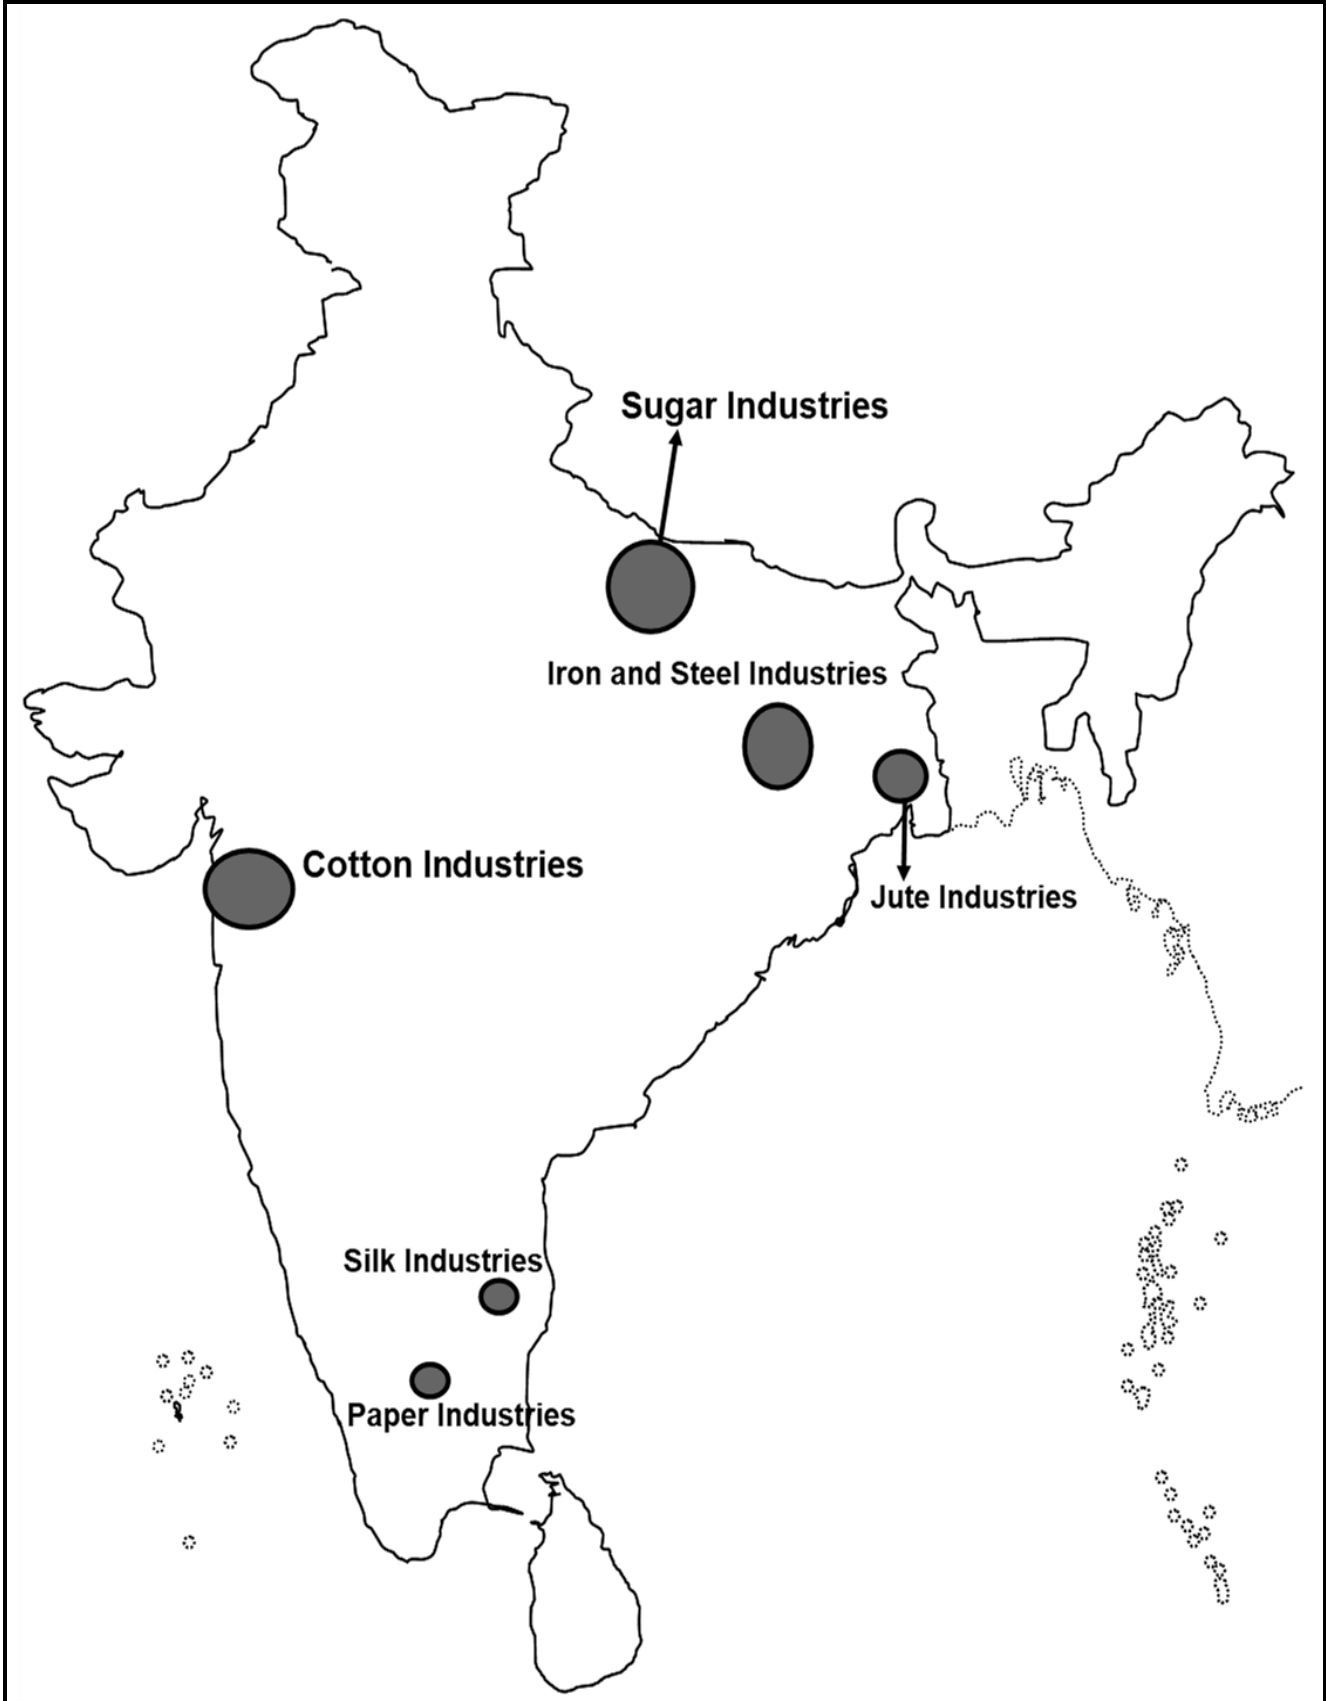

UNIT 4 - India - Resources and Industries
Industries