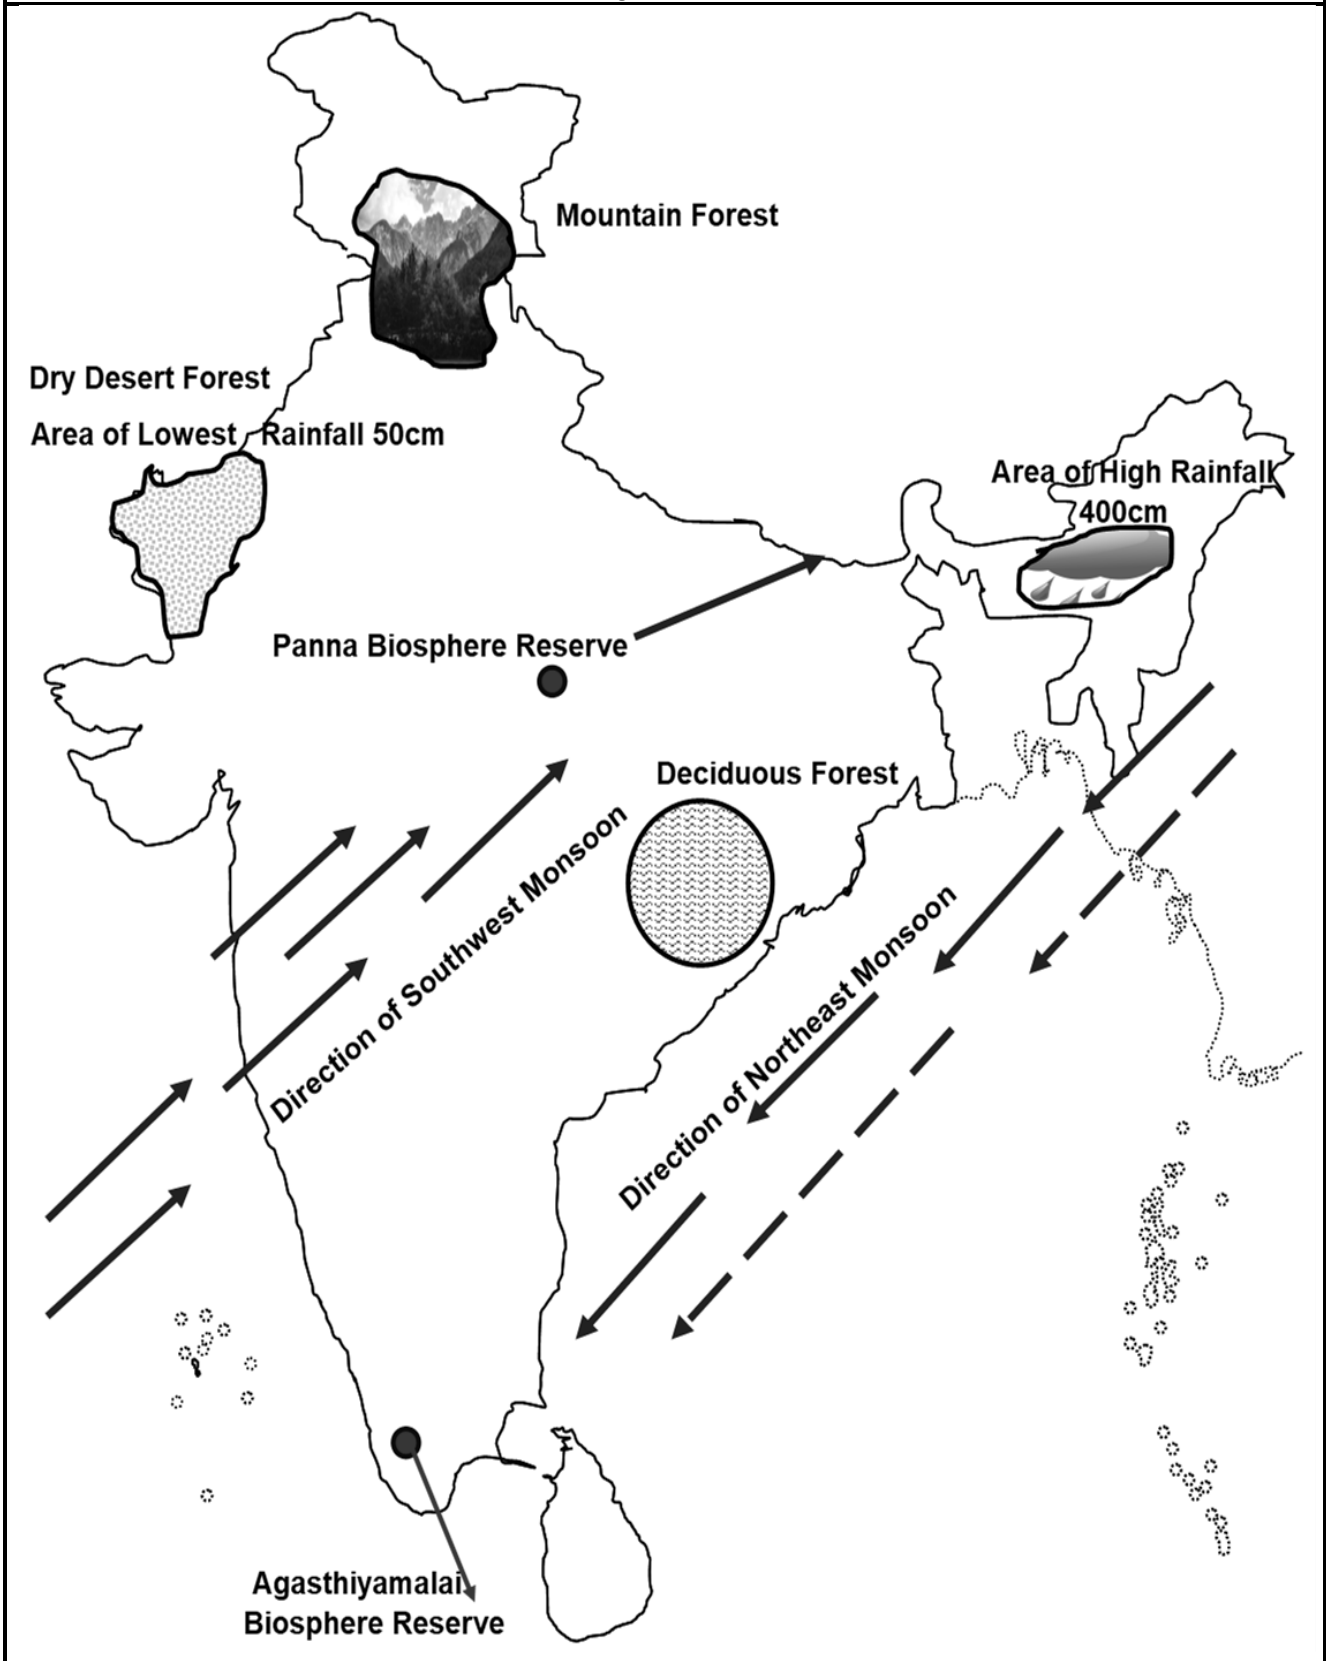

UNIT 2 - India - Climate and Natural Vegetation

Direction of Southwest & Northeast Monsoons - Biosphere Reserve - Forests - Area of Heavy & Lowest Rainfall