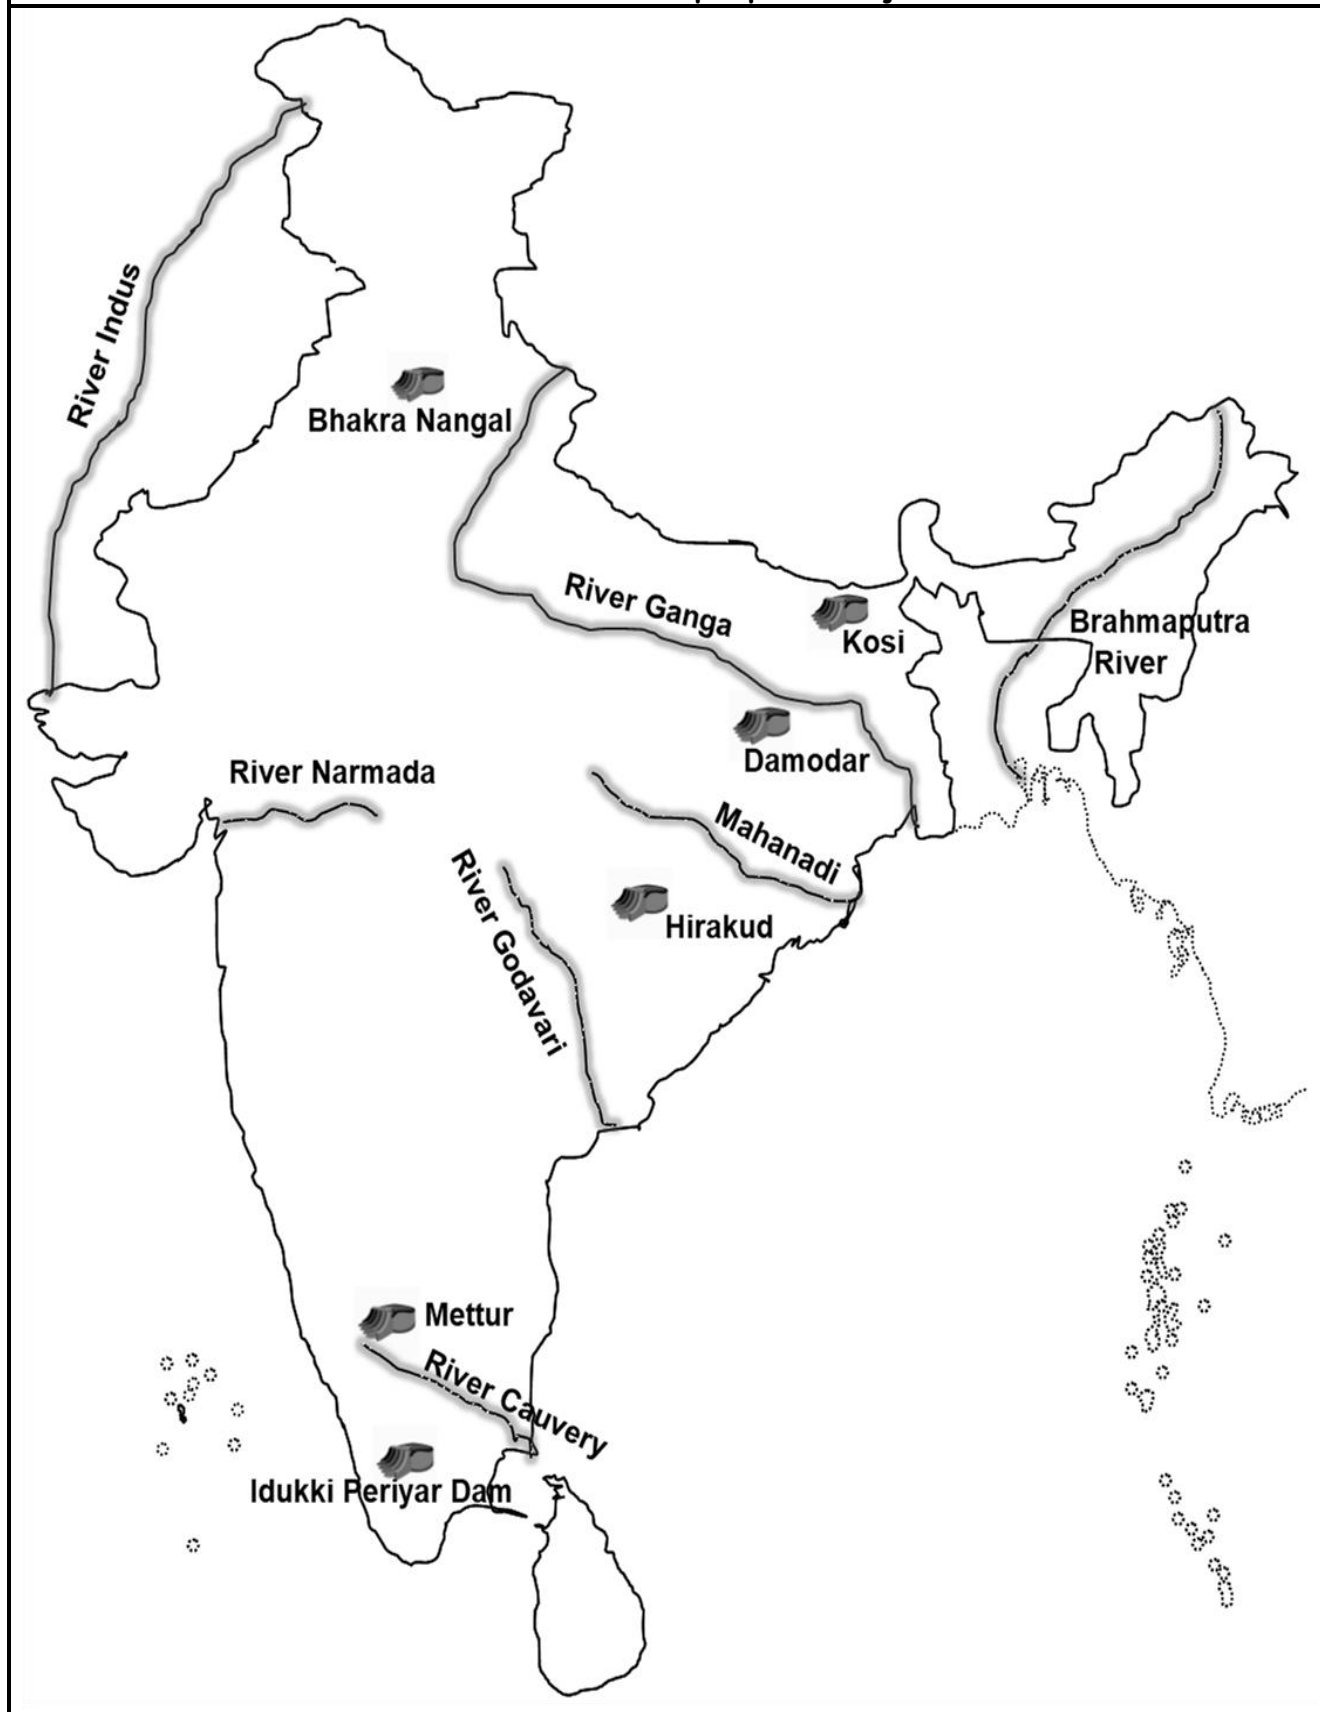

UNIT 3 - India - Agriculture
Rivers - Dams - Multipurpose Projects