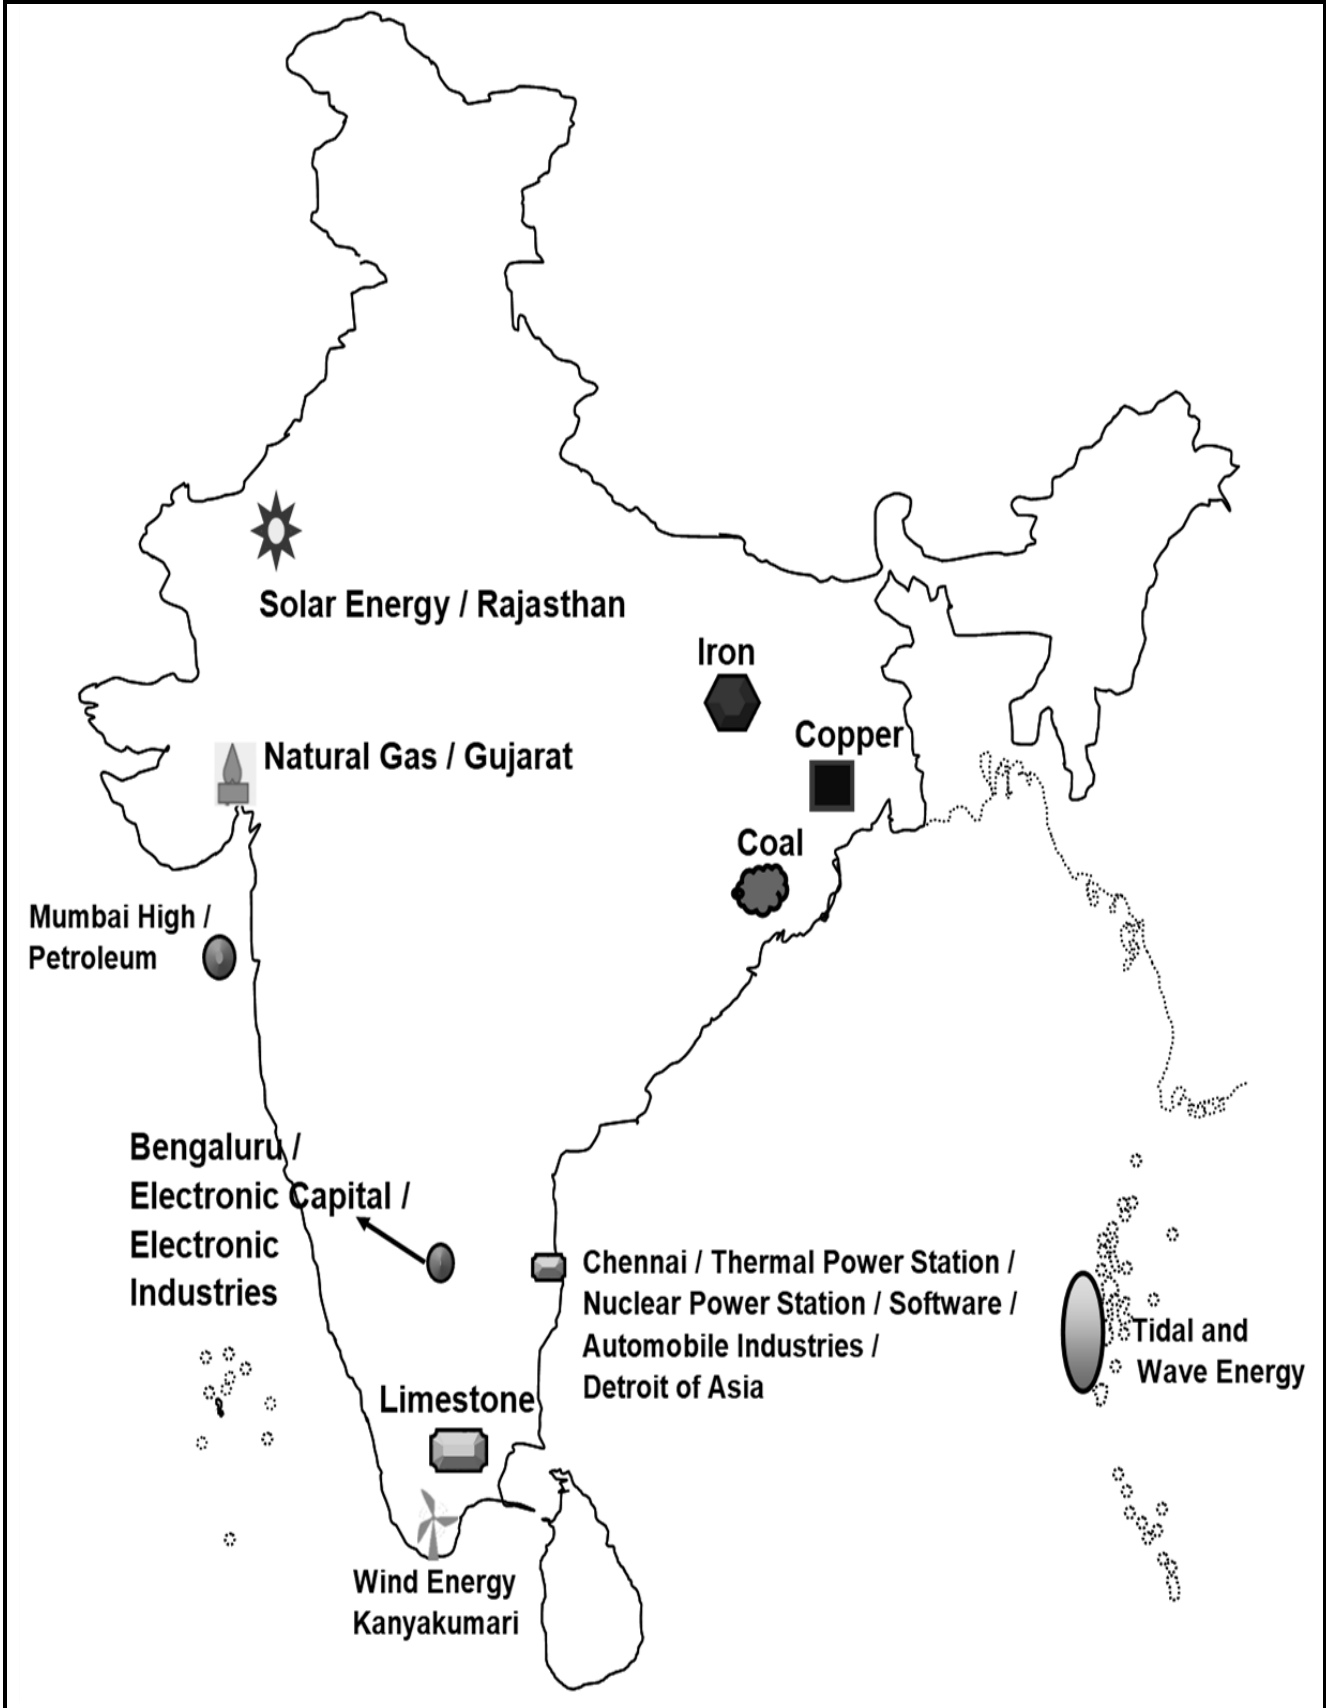

UNIT 4 - India - Resources and Industries

Metallic & Non - Metallic Minerals - Renewable & non - Renewable Resources - Industries