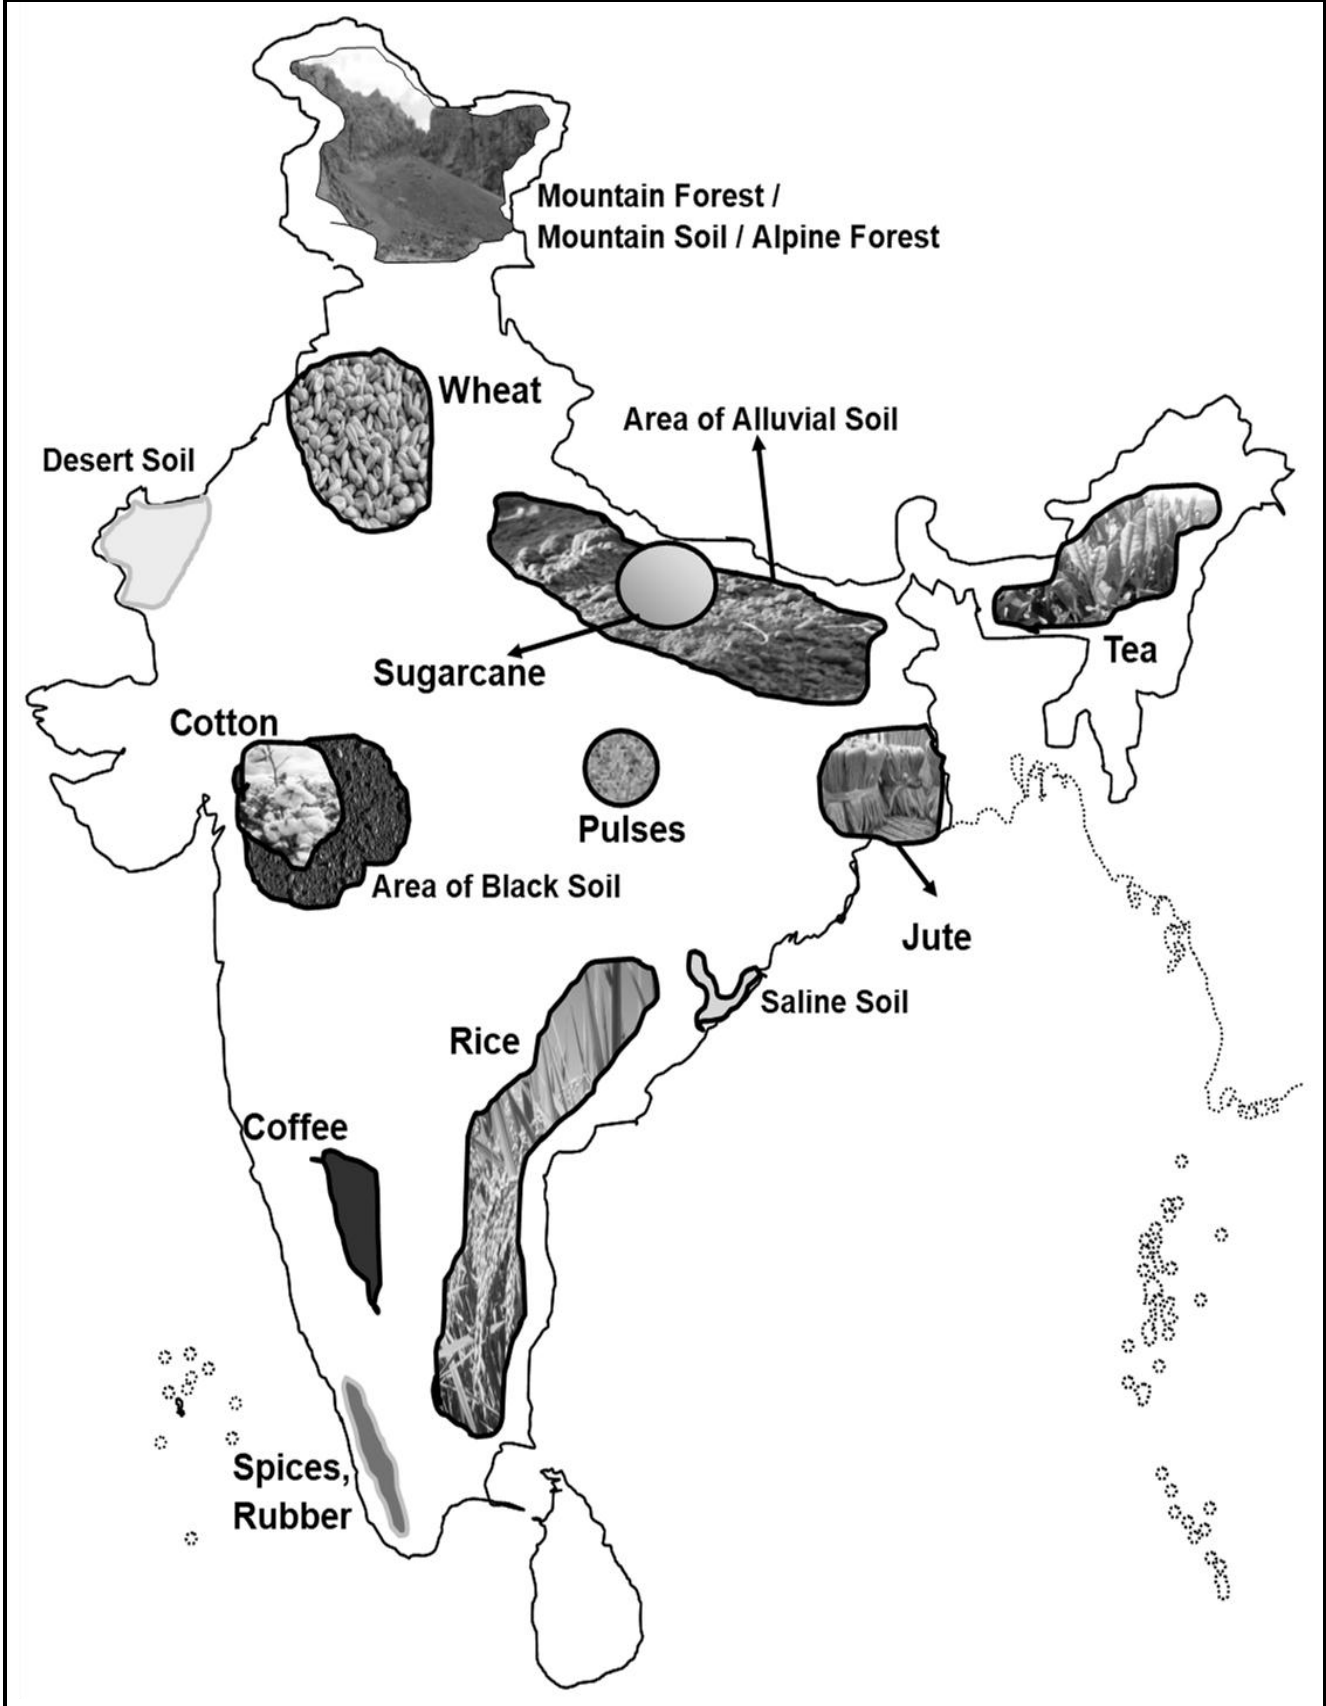

UNIT 3 - India - Agriculture

India Major Soil Groups - Agricultural Products Growing Areas